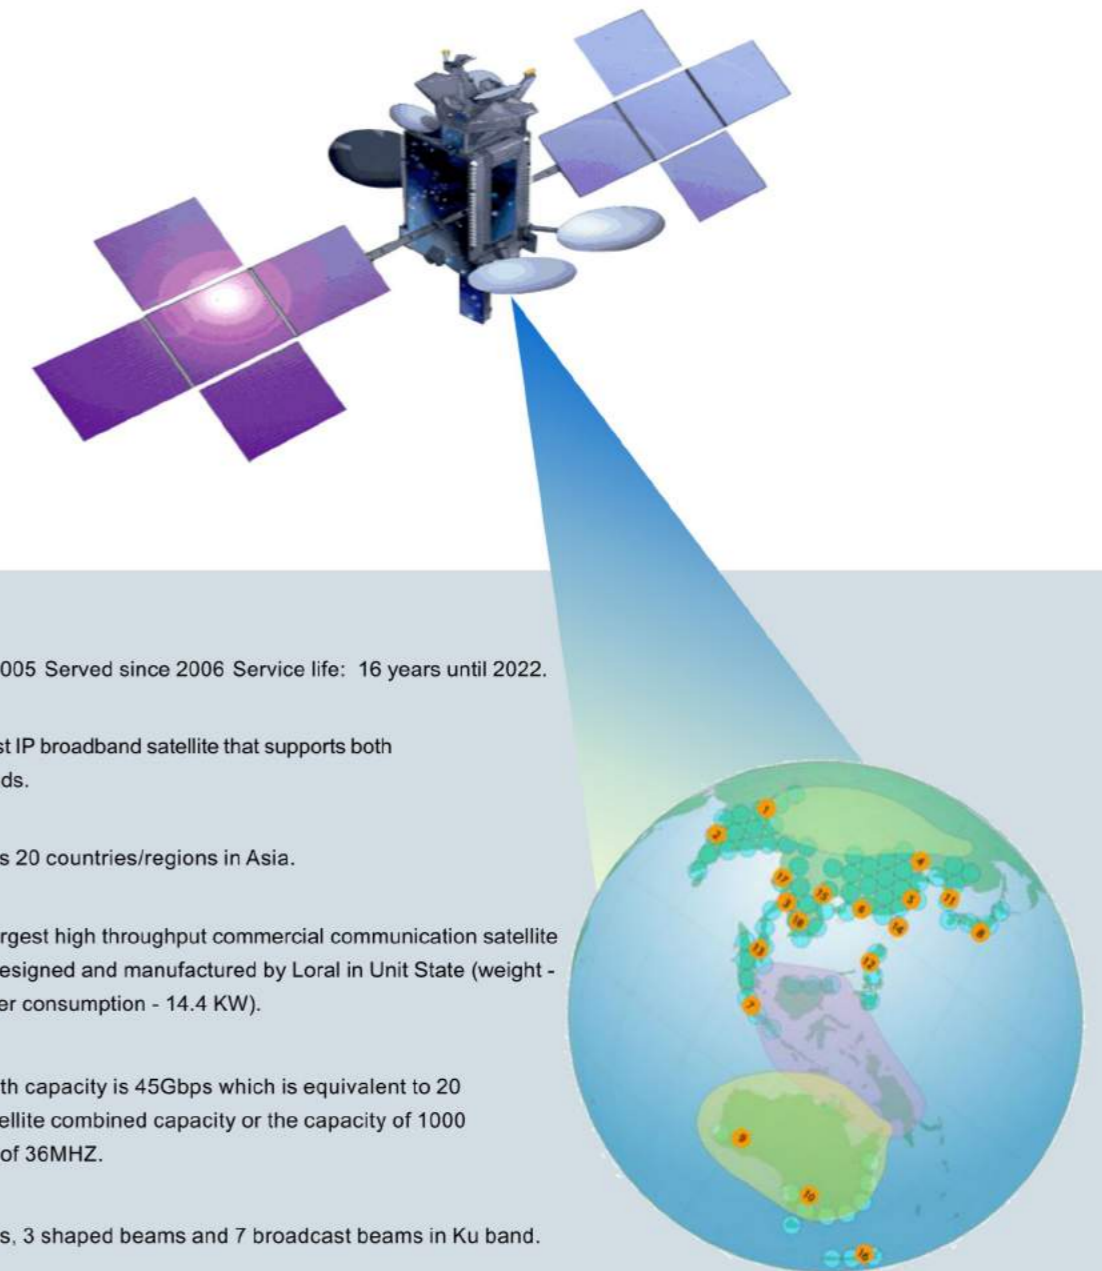

SYNERTONE 1 SATELLITE

Synertone Communication Corporation

Synertone Communication Corporation

Synertone's Mission

- Synertone's mission is to provide broadband services anywhere, anytime. Synertone is the sole provider of close to 20Gbps of satellite communication bandwidth across the regions of mainland China, Hong Kong and Macau. Synertone infrastructure can provide more than 150Mbps high-speed wireless broadband connectivity to high-speed train, aircraft, ferry, tourist bus, truck, etc. The bandwidth can also be used to provide wireless broadband connectivity for remote areas where even without electricity; and emergency services.

Synertone Communication Corporation is a Hong Kong listed company (Stock code: Hk1613).

Synertone's Core Business

- Provide satellite broadband services through "Synertone 1" satellite; operate satellite networks; and provide total customized satellite broadband solutions.
- Focus on research, development, and manufacturing of mobile satellite communication systems, and integrated satellite broadband solutions.

Synertone 1

Overview

- Synertone acquired IPSTAR for coverage in China (Hong Kong, Macau included) in 2013, and renamed it as Synertone 1.
- With advanced technologies, Synertone 1 offers HTS services which represent the future satellite communication trend.

- Launched in 2005 Served since 2006 Service life: 16 years until 2022.
- The world's first IP broadband satellite that supports both Ku and Ka bands.
- Service covers 20 countries/regions in Asia.
- The second largest high throughput commercial communication satellite in the world, designed and manufactured by Loral in Unit State (weight - 6,505Kg; power consumption - 14.4 KW).
- Total bandwidth capacity is 45Gbps which is equivalent to 20 traditional satellite combined capacity or the capacity of 1000 transponders of 36MHZ.
- 84 spot Beams, 3 shaped beams and 7 broadcast beams in Ku band.
- Over 10 millions internet and voice user capacity.